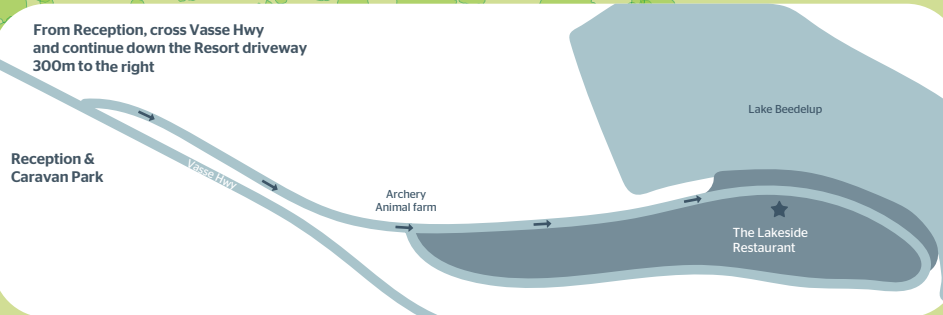

Compendium

Scan QR code through your phone's camera to view.
Tap link that appears.

  rackarrivalleyresort.com.au

 
Reception & Caravan Park
← 300m

From Reception, cross Vasse Hwy
and continue down the Resort driveway
300m to the right