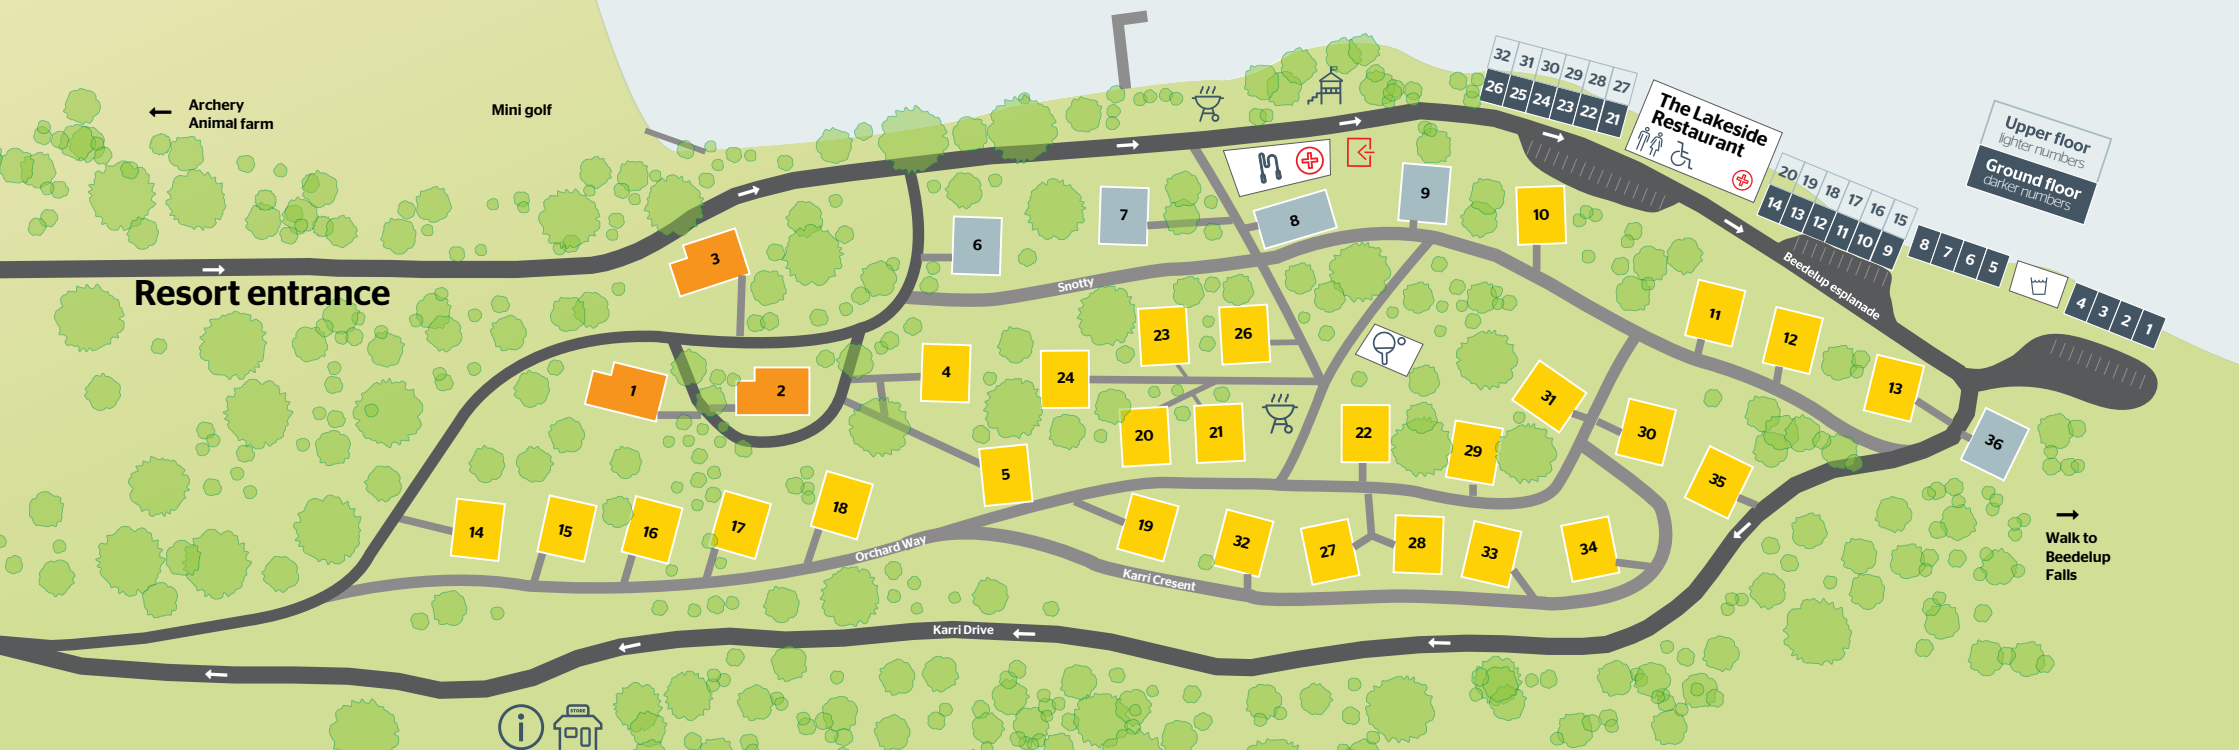

-  Forest View Chalet
-  Toilets
-  Playground
-  Accessible toilets
-  Lakeside Rooms
-  Guest laundry
-  General store
-  First aid
-  Lake View Chalet
-  BBQ area
-  Activities centre
-  Evacuation area
-  Family Lake View Chalet
-  Games room
-  Reception

Compendium

Scan QR code through your phone's camera to view.
Tap link that appears.

  rackarrivalleyresort.com.au

 
Reception & Caravan Park
← 300m

From Reception, cross Vasse Hwy
and continue down the Resort driveway
300m to the right

Karri Valley Resort
For the better