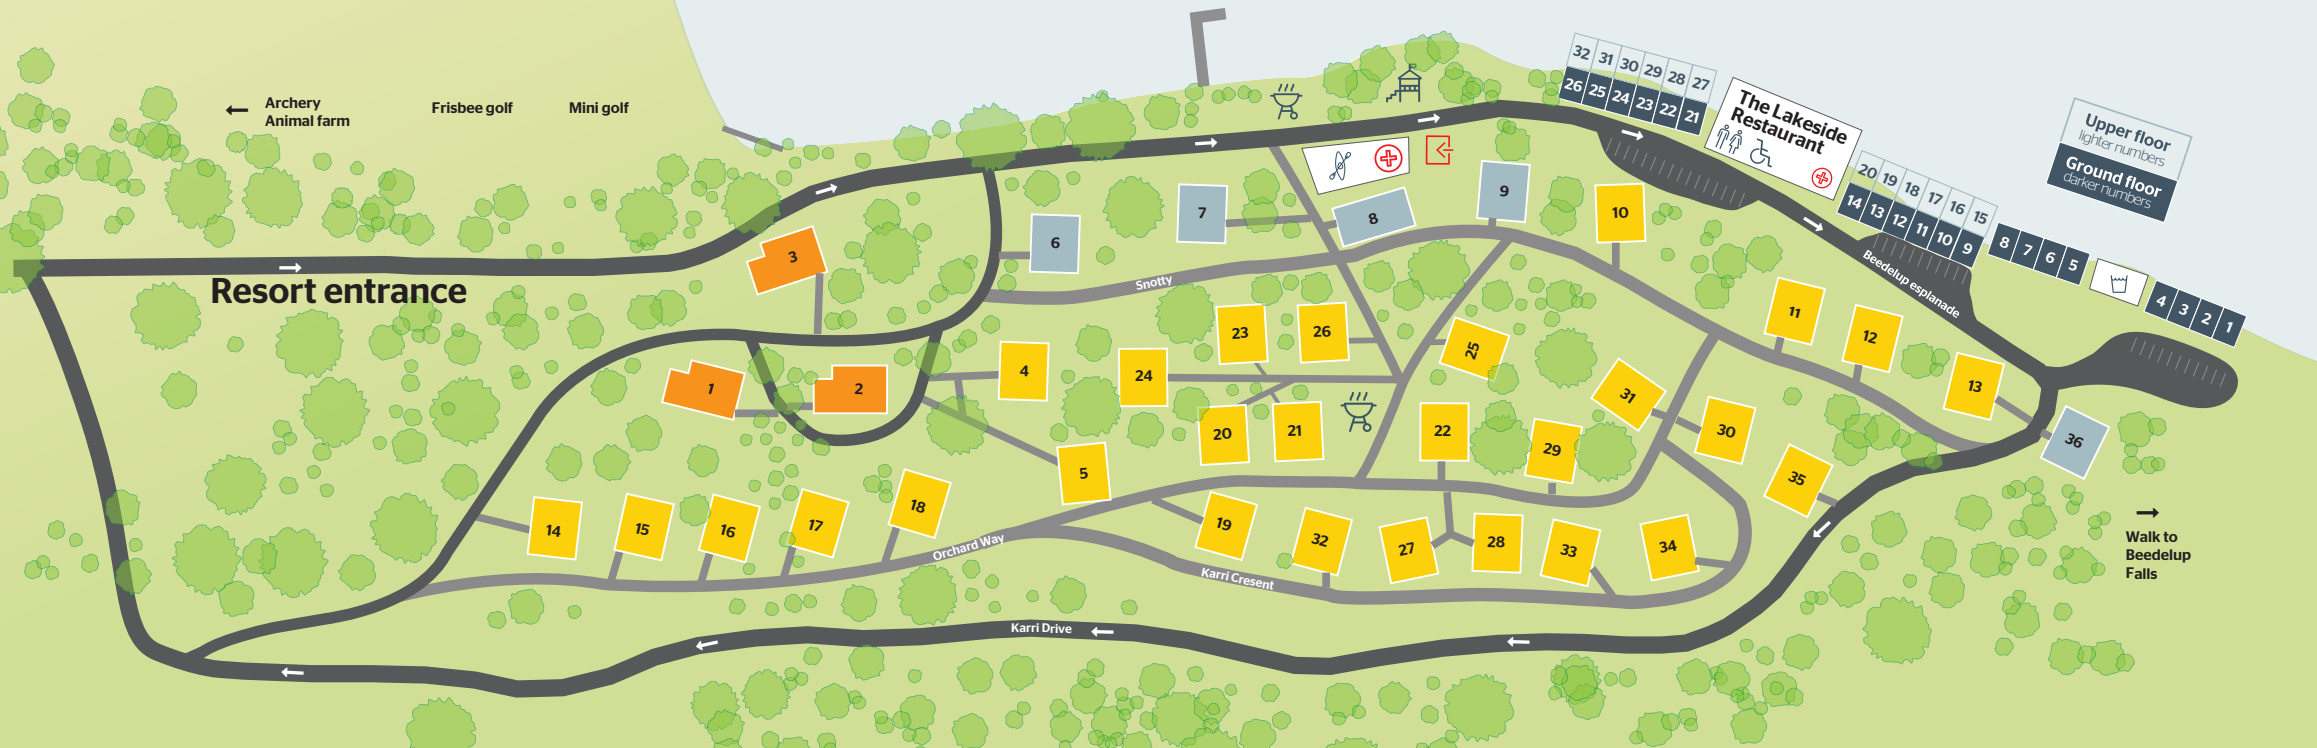

### Compendium

Scan QR code through your phone's camera to view. Tap link that appears.

- Forest View Chalet
- Lakeside Rooms
- Lake View Chalet
- Family Lake View Chalet
- Toilets
- Guest laundry
- BBQ area
- Reception
- Playground
- General store
- Activities Hut
- Accessible toilets
- First aid
- Evacuation area

Reception & Caravan Park  
←800m

[rackarrivalleyresort.com.au](http://rackarrivalleyresort.com.au)