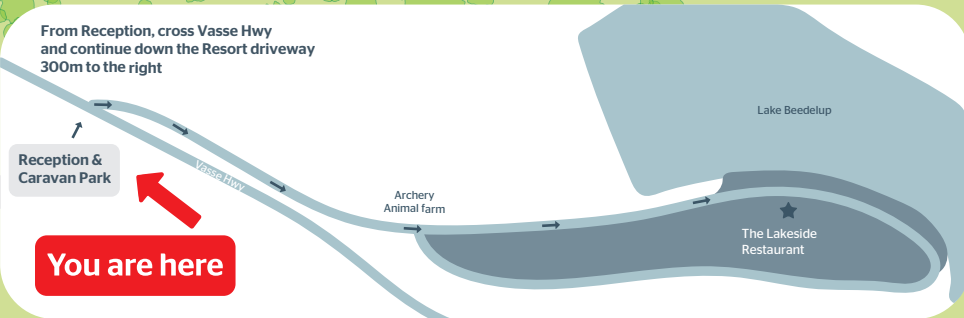

### Compendium

Scan QR code through your phone's camera to view. Tap link that appears.

- Forest View Chalet
- Lakeside Rooms
- Lake View Chalet
- Family Lake View Chalet
- Toilets
- Guest laundry
- BBQ area
- Reception
- Playground
- General store
- Activities Hut
- Accessible toilets
- First aid
- Evacuation area

Reception & Caravan Park  
←800m

[rackarrivalleyresort.com.au](http://rackarrivalleyresort.com.au)